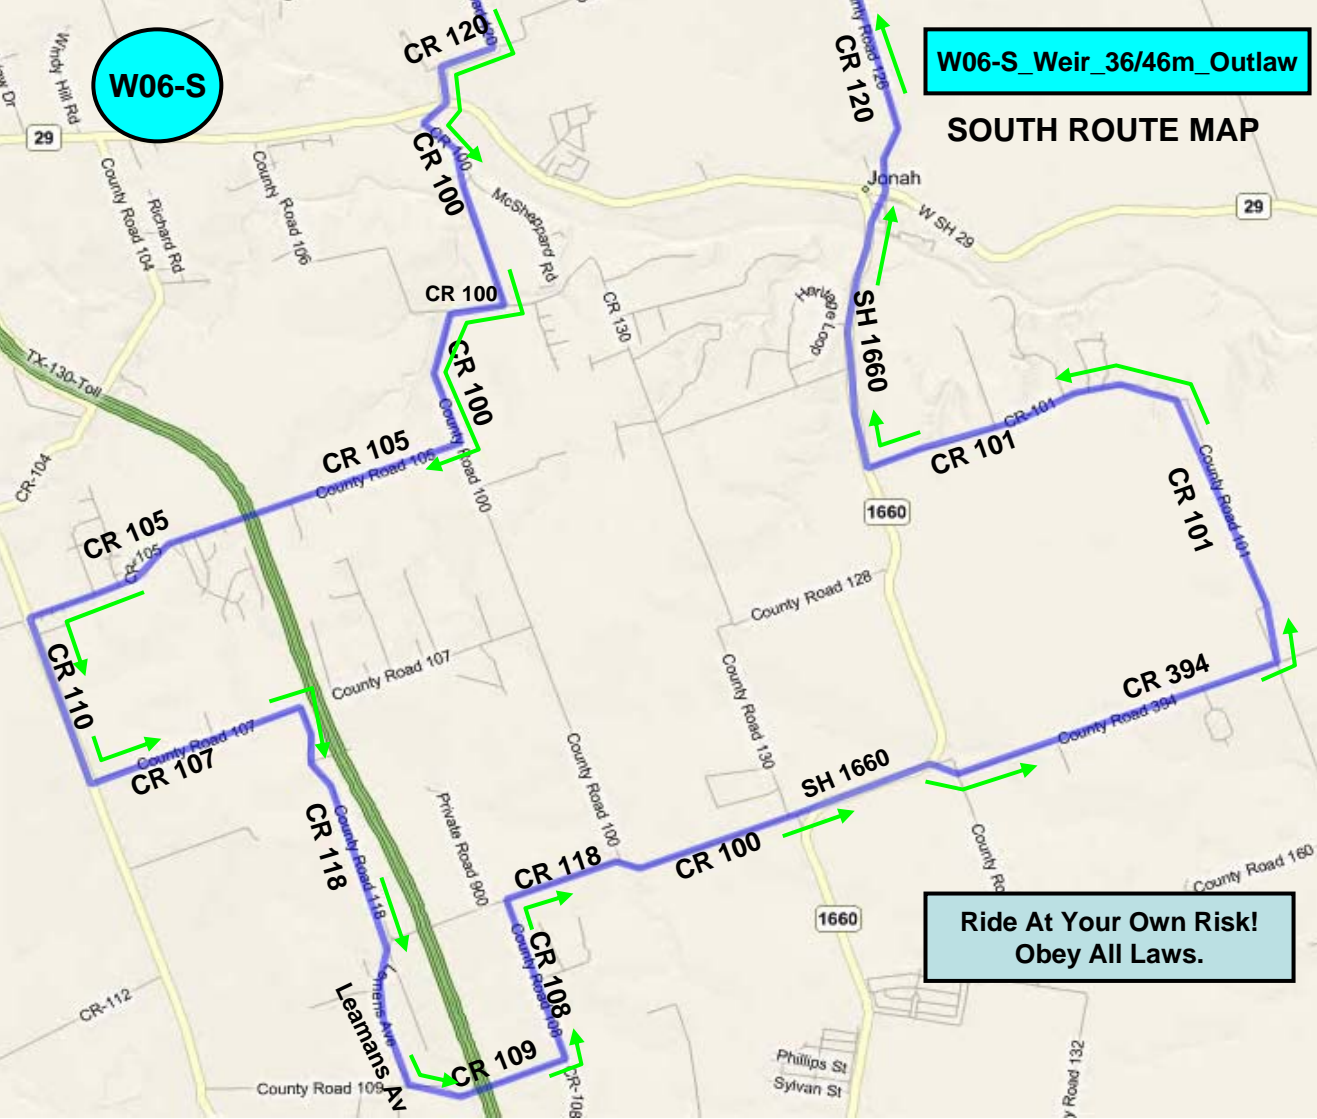

W06-S

W06-S_Weir_36/46m_Outlaw

SOUTH ROUTE MAP

**Ride At Your Own Risk!
Obey All Laws.**

This is the SOUTH route map segment; you'll also need the NORTH segment – (W06-N)