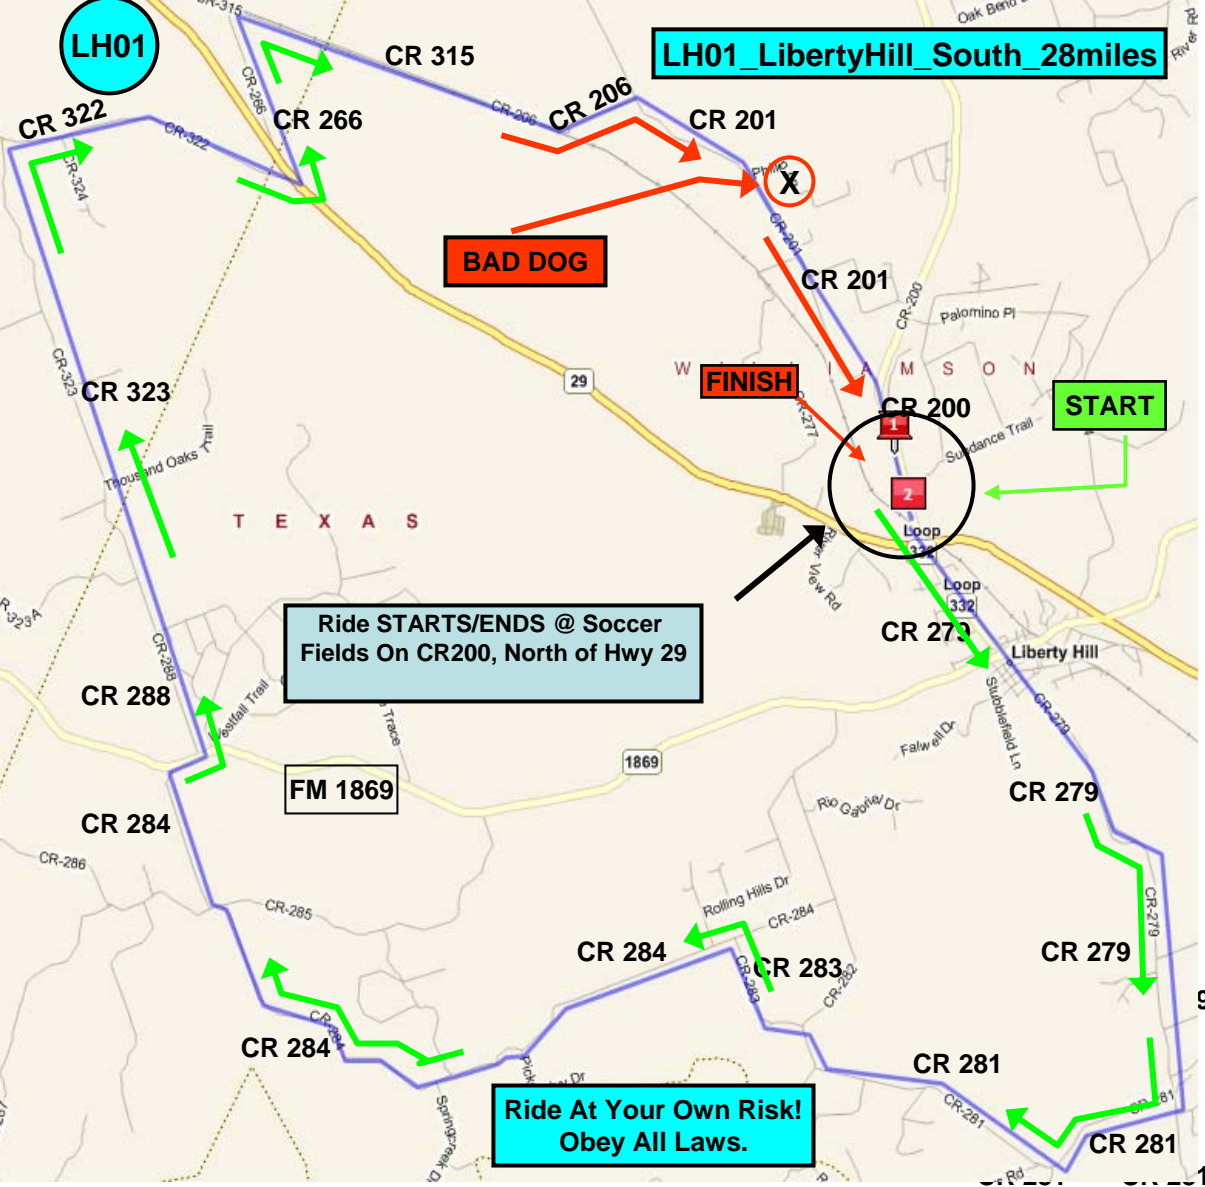

LH01

LH01_LibertyHill_South_28miles

BAD DOG

FINISH

START

Ride STARTS/ENDS @ Soccer Fields On CR200, North of Hwy 29

FM 1869

Ride At Your Own Risk! Obey All Laws.

BAD DOG @ 3800 CR 201