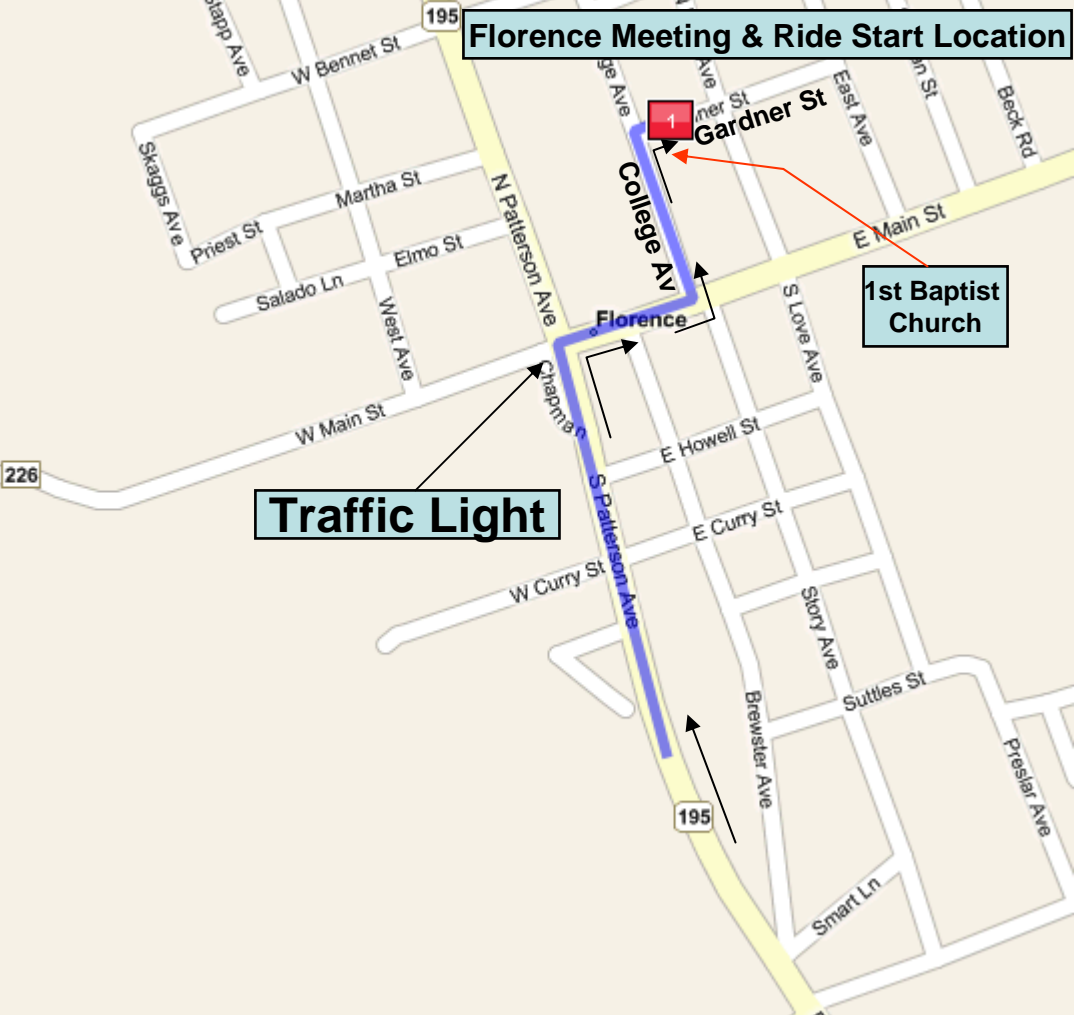

Florence Meeting & Ride Start Location

Traffic Light

1st Baptist Church