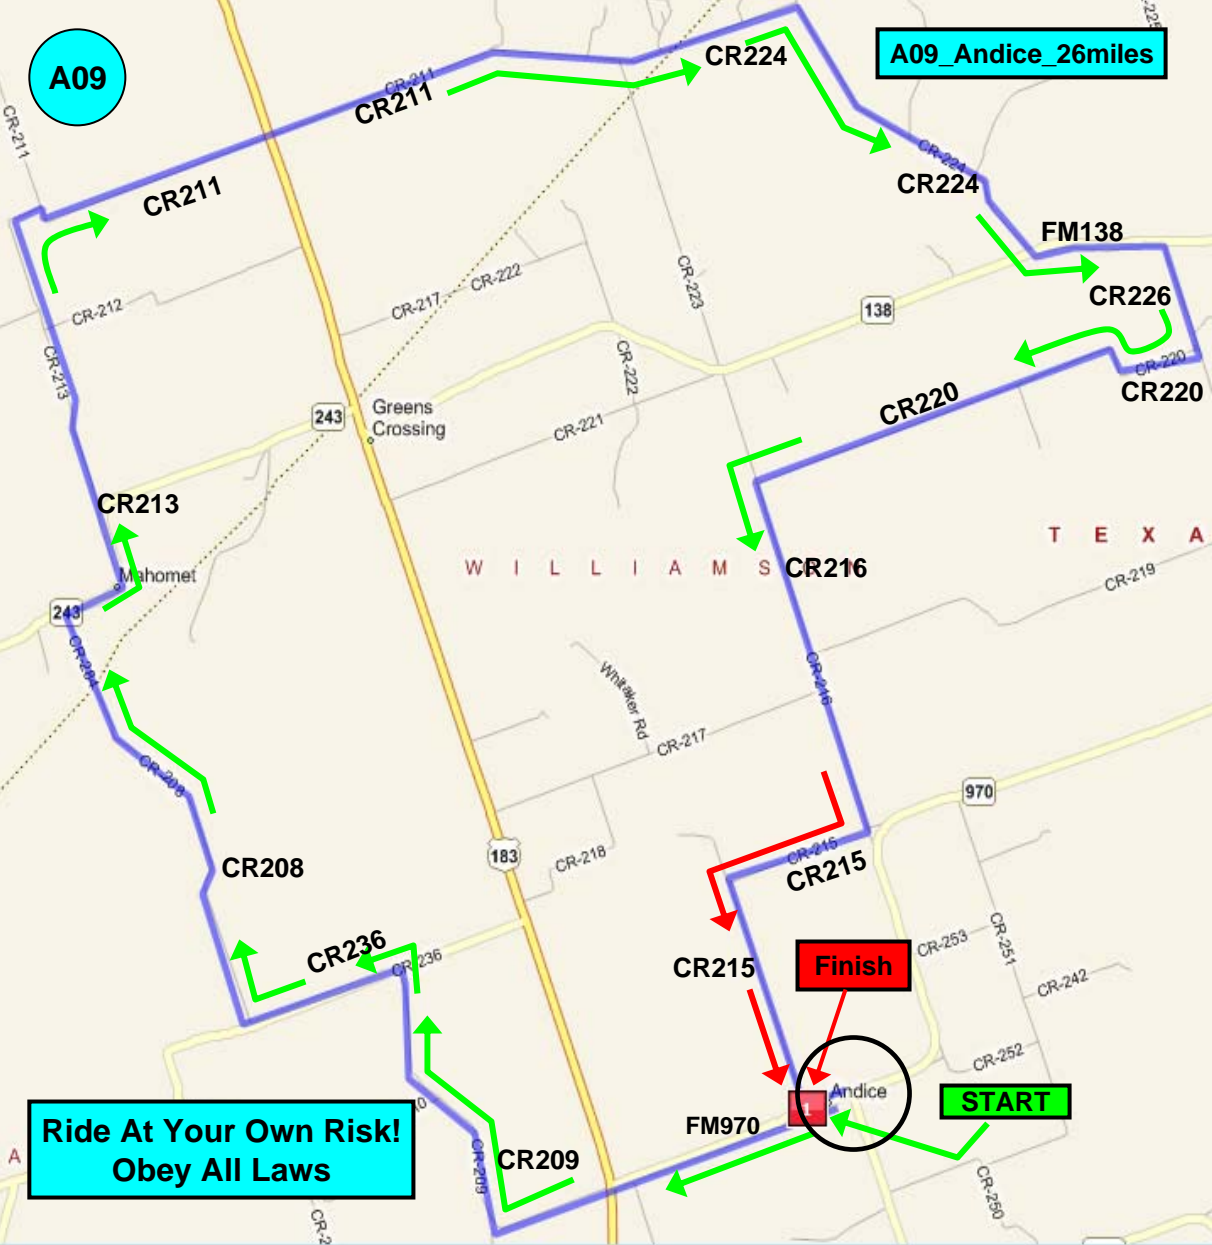

**A09**

**A09\_Andice\_26miles**

**Ride At Your Own Risk!  
Obey All Laws**

**Finish**

**START**

Andice

FM970

FM138

243

138

243

183

970

T E X A S

W I L L I A M S

Greens Crossing

Mahomet

Winkler Rd